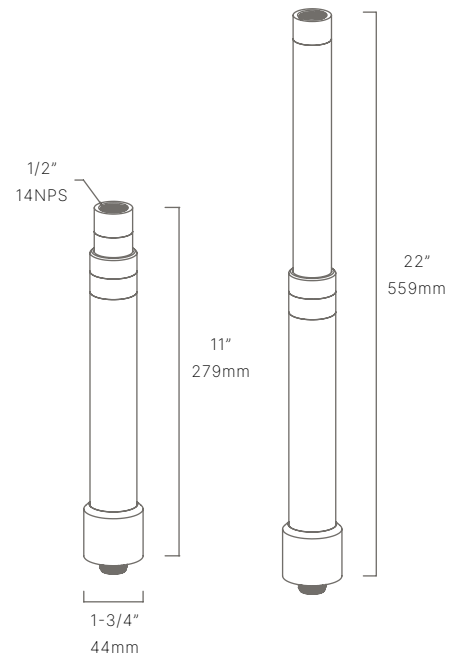

AURORALIGHT

PROJECT: _____

SKU #: _____

TYPE: _____

EXTENDABLE RISER

RSR186222

The Extendable Riser, part of a complete line of risers from Auroralight, takes quality and innovation to new heights! The Riser equips designers and installers with a quality solution for maturing shrubs or thick ground covers that are overtaking light fixtures and hindering performance.

- Perfect for maturing shrubs and thick ground covers
- Ideal for lightweight and heavyweight fixtures

CONFIGURATOR:

RSR186222	FINISH
( ) = Most common configuration	☐
	(NAT) Natural Brass
	(BLP) Bronze Living Patina
	(BLPX) Extra Dark BLP
	(NI) Nickel PVD

AVAILABLE FINISHES:

DIMENSIONS	Min. H11" Max H22"
VOLTAGE	12V
FINISH	Included Natural
MATERIAL	Brass & Copper

*For complete warranty terms, please visit: www.auroralight.com/warranty/

P. 760.931.2910

O. 2742 Loker Ave. W Carlsbad CA 92010

W. www.auroralight.com

MADE IN USA
WITH DOMESTIC & IMPORTED MATERIALS